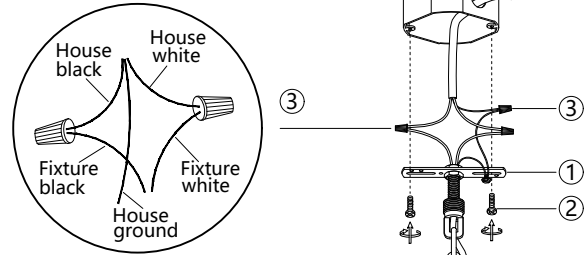

C10421-24"

INSTALLATION INSTRUCTIONS SHEET

START FROM HERE

- Make sure power is completely off at the fuse box.
- Have your fixture installed by a qualified licensed electrician
- Prepare everything in clear area.
- Wear gloves at all times during this installation.
- Read instructions carefully before you start assembly.
- keep this instruction sheet for future reference.

THIS LUMINAIRE MUST BE MOUNTED OR SUPPORTED INDEPENDENTLY OF AN OUTLET BOX

CE LUMINAIRE NE DOIT PAS ETRE MONTE SUR UNE BOITE DE SORTIE NI SUPPORTE PAR UNE TELLE BOITE

- 1 Ensure main supply is switched off
- 2 Fit mounting bracket(1) onto mounting surface with self-taping screws(2)
- 3 connect wires(3) according to color(White to White, Black to Black). Connect all earth plug together onto the crossbar with green screw to tight.
- 4 Fit ceiling plate(4) onto mounting bracket with lock nut(5)
- 5 Make wire(7) across chain(6), lock nut(5), canopy(4) and crossbar(1) in order
- 6 Install the bulbs(8) (not included) firmly into lamp holders.
- 7 Hang crystals, see crystal diagram in detail.
- 8 Reconnect power.

Instructions Diagram Directions Assembly Sheet

ITEM NO:C10421-24" size:W24"*H31"

A	14#Oct/2+50#Pear beads	84PCS
A1	14#Oct/4+(14#Oct/1+50#Pear beads)	24PCS
A2	14#Oct/6+(14#Oct/1+50#Pear beads)	36PCS
B	14#Oct/5+40#Crystal bal	1PCS
C		
D		
E		
F		
G		