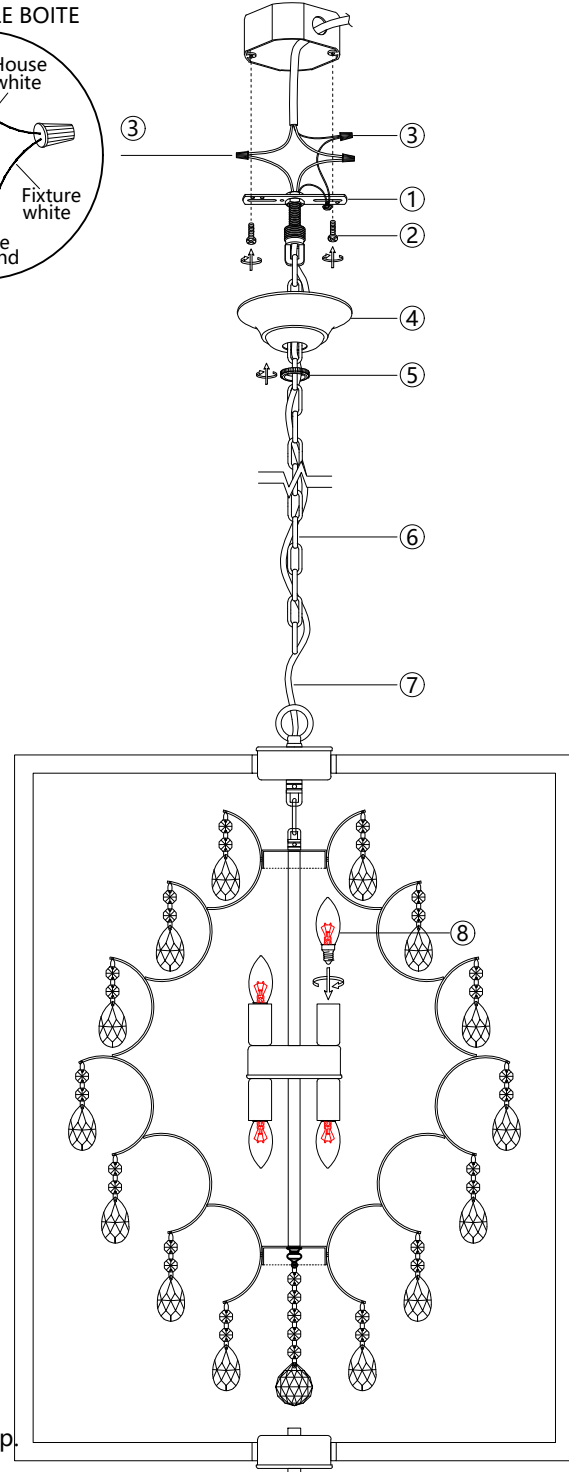

C10421-24"

INSTALLATION INSTRUCTIONS SHEET

START FROM HERE

- Make sure power is completely off at the fuse box.
- Have your fixture installed by a qualified licensed electrician
- Prepare everything in clear area.
- Wear gloves at all times during this installation.
- Read instructions carefully before you start assembly.
- keep this instruction sheet for future reference.

THIS LUMINAIRE MUST BE MOUNTED OR SUPPORTED INDEPENDENTLY OF AN OUTLET BOX

CE LUMINAIRE NE DOIT PAS ETRE MONTE SUR UNE BOITE DE SORTIE NI SUPPORTE PAR UNE TELLE BOITE

- 1 Ensure main supply is switched off
- 2 Fit mounting bracket(1) onto mounting surface with self-taping screws(2)
- 3 connect wires(3) according to color(White to White, Black to Black). Connect all earth plug together onto the crossbar with green screw to tight.
- 4 Fit ceiling plate(4) onto mounting bracket with lock nut(5)
- 5 Make wire(7) across chain(6), lock nut(5), canopy(4) and crossbar(1) in order
- 6 Install the bulbs(8) (not included) firmly into lamp holders.
- 7 Hang crystals, see crystal diagram in detail.
- 8 Reconnect power.

Instructions Diagram Directions Assembly Sheet

ITEM NO:C10421-24" size:W24"*H31"

A	14#Oct/2+50#Pear beads	84PCS
A1	14#Oct/4+(14#Oct/1+50#Pear beads)	24PCS
A2	14#Oct/6+(14#Oct/1+50#Pear beads)	36PCS
B	14#Oct/5+40#Crystal bal	1PCS
C		
D		
E		
F		
G		

Main view

Top view