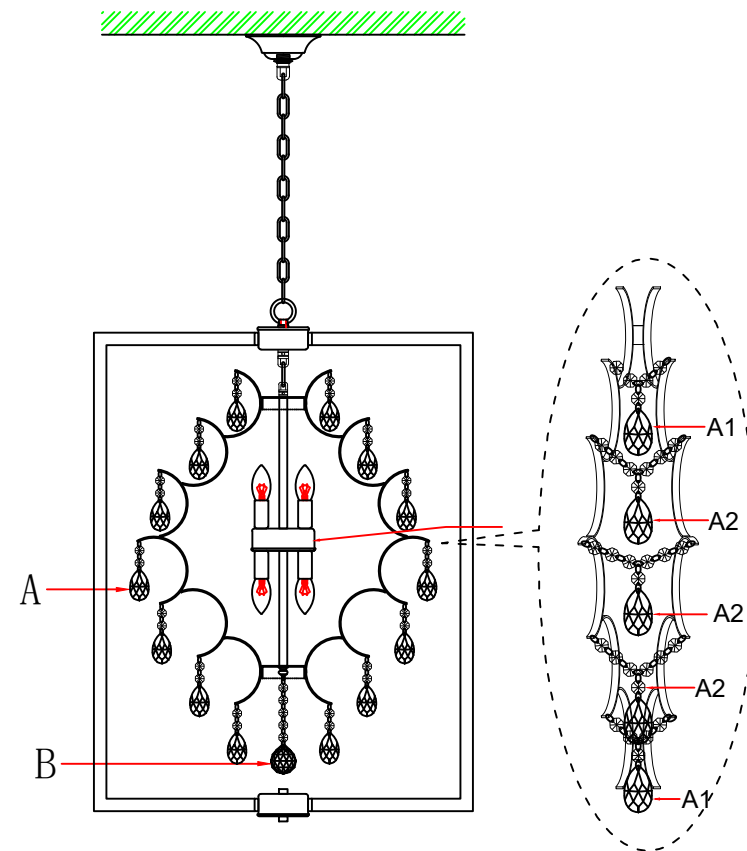

THIS LUMINAIRE MUST BE MOUNTED OR SUPPORTED INDEPENDENTLY OF AN OUTLET BOX

CE LUMINAIRE NE DOIT PAS ETRE MONTE SUR UNE BOITE DE SORTIE NI SUPPORTE PAR UNE TELLE BOITE

- 1 Ensure main supply is switched off
- 2 Fit mounting bracket(1) onto mounting surface with self-taping screws(2)
- 3 connect wires(3) according to color(White to White, Black to Black). Connect all earth plug together onto the crossbar with green screw to tight.
- 4 Fit ceiling plate(4) onto mounting bracket with lock nut(5)
- 5 Make wire(7) across chain(6), lock nut(5), canopy(4) and crossbar(1) in order
- 6 Install the bulbs(8) (not included) firmly into lamp holders.
- 7 Hang crystals, see crystal diagram in detail.
- 8 Reconnect power.

WARNING:

This fitting must be earthed.
Disconnect power and allow fitting to cool down before cleaning or changing the lamp.

THIS PRODUCT MUST BE INSTALLED IN ACCORDANCE WITH THE APPLICABLE INSTALLATION CODE BY A PERSON FAMILIAR WITH THE CONSTRUCTION AND OPERATION OF THE PRODUCT AND THE HAZARDS INVOLVED / CE PRIDUIT DOIT ETRE INSTALLÉ SELON LE CODE D'INSTALLATION PERTINENT, PAR UNE PERSONNE QUI CONNAIT BEN LE PRODUIT ET SON FONCTIONNEMENT AINSI QUE LES RISQUES INHÉRENTS

Instructions Diagram Directions Assembly Sheet

ITEM NO:C10421-24" size:W24"*H31"

A	14#Oct/2+50#Pear beads	84PCS
A1	14#Oct/4+(14#Oct/1+50#Pear beads)	24PCS
A2	14#Oct/6+(14#Oct/1+50#Pear beads)	36PCS
B	14#Oct/5+40#Crystal bal	1PCS
C		
D		
E		
F		
G		

Main view

Top view