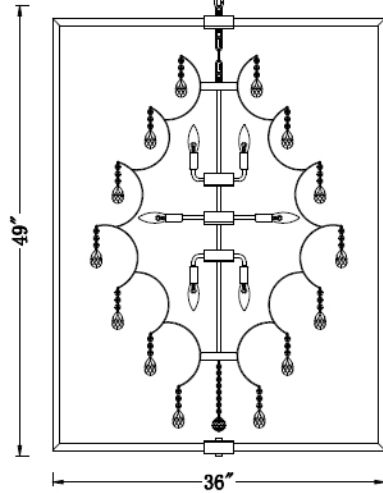

LOCATION		DATE
PREPARED BY		QUANTITY
COMMENTS		FIXTURE TYPE
CATALOG NUMBER		

PROD No.C10421-36-ABBK

FEATURES & DIMENSIONS

Chain Length: 71"

Wire Length : 80"

CONSTRUCTION

Die Form Steel.

STRUCTURE FINISH

Aged Brass & Matte Black

DIFFUSER FINISH

ELECTRICAL

Input 120VAC / 60HZ

LIGHT SOURCE

12 x E12 40W MAX

CERTIFICATION

cETLus Approved - Damp / Dry Loc:

Warranty

5 Year Warranty From Date of Purchase.

Specifications and dimensions
subject to change without notice.