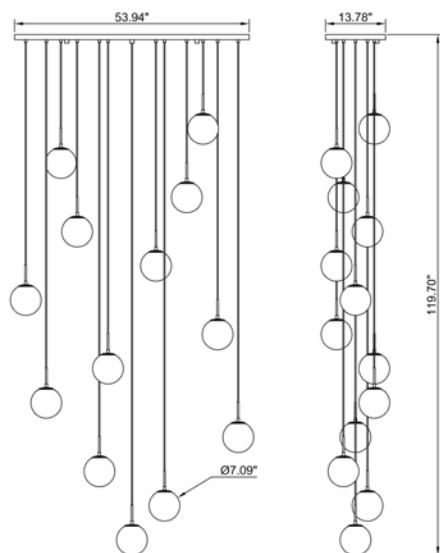

PEARL COLLECTION

C77713-BK

Finish:Matte Black Structure,

Faux Alabaster Glass

Light Source: 13 x E26 Medium Base

Wattage: 13 x 60 Watt

Voltage: 120V