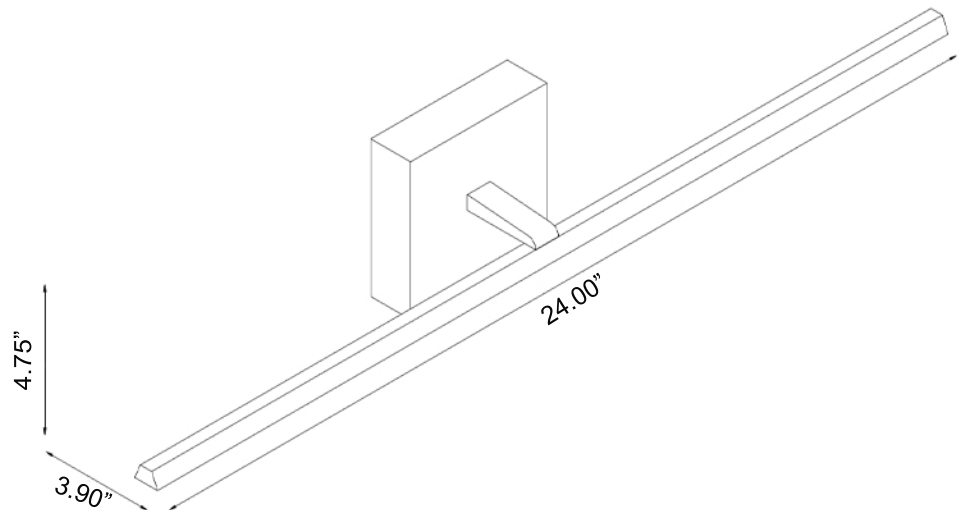

Warranty

5 Year Warranty From Date of Purchase.

Specifications and dimensions
subject to change without notice.