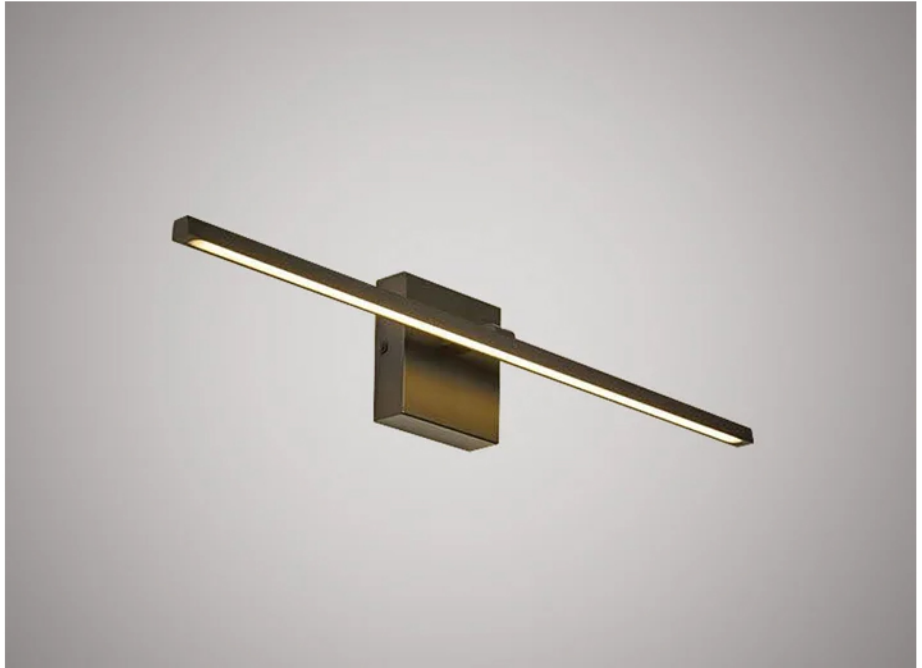

LOCATION		DATE
PREPARED BY		QUANTITY
COMMENTS		FIXTURE TYPE
CATALOG NUMBER		

PROD No. VL41124-BK

FEATURES & DIMENSIONS

CONSTRUCTION

Die Form Steel.

STRUCTURE FINISH

Matte Black

DIFFUSER FINISH

White Acrylic

ELECTRICAL

Input 120VAC / 60HZ

LIGHT SOURCE

Integrated LED Module.

18W = 1450 Delivered Lumens

5CCT:2700K,3000K,3500K,4000K,5000K

90CRI