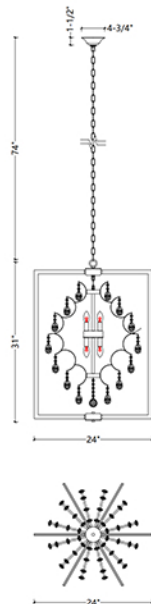

AMARE COLLECTION

C10421-24CH

Finish: Polished Chrome

Light Source: 8 x E12 Candelabra Base

Wattage: 8 x 40W

Voltage: 120V

Overall Height: 105"