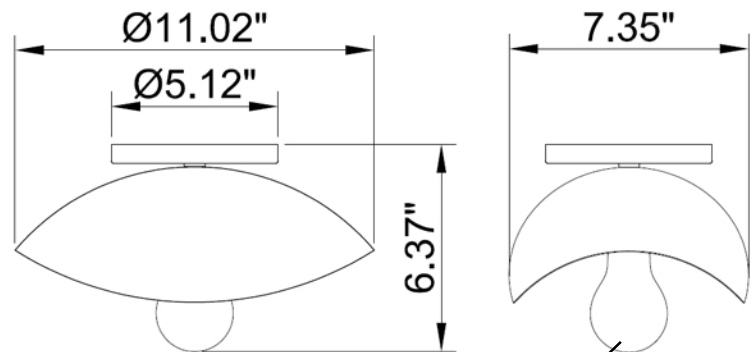

Warranty

5 Year Warranty From Date of Purchase.

Specifications and dimensions
subject to change without notice.