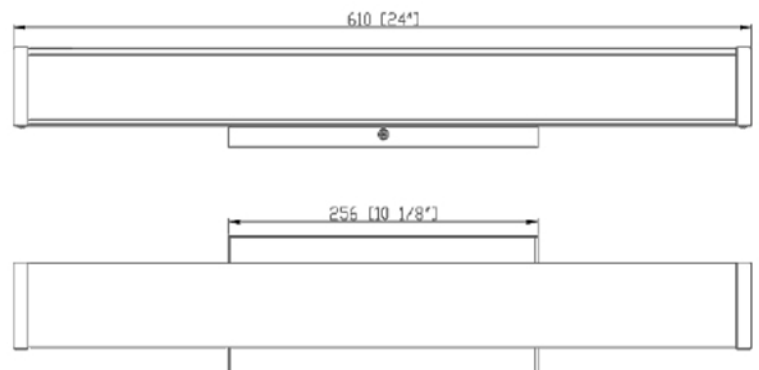

LOCATION	ID L5 Main Bath	DATE
	Project: Rocklin	QUANTITY
COMMENTS		FIXTURE TYPE
CATALOG NUMBER		

PROD# VL1724-3CT-BK

Features

Decorative vanity with a white acrylic diffuser
Ideal use for general lighting in indoor residential, commercial, and hospitality applications. Fixture can be mounted to a standard junction box (not included).

Construction

Fabricated metal housing. Power supply connections must be made inside a junction box (not included).

Finish Options

Matte black backplate and accents.

Diffuser

White acrylic diffuser.

Electrical

Input 120 VAC 60 HZ.
Compatible with TRIAC and ELV dimmers.

LED

Integrated LED modules capable of producing:

25W= 2150 Delivered Lumens
3CCT - 3000K / 4000K / 5000K
90 CRI

Certification

All fixtures are cETLus listed for indoor damp locations.

Warranty

Limited warranty: This fixture is free from defects in materials and workmanship for a period of 5 year from date of purchase.