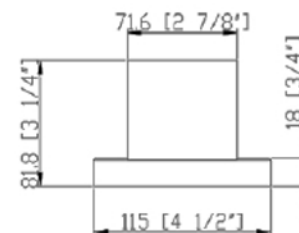

Specifications and dimensions
subject to change without notice.