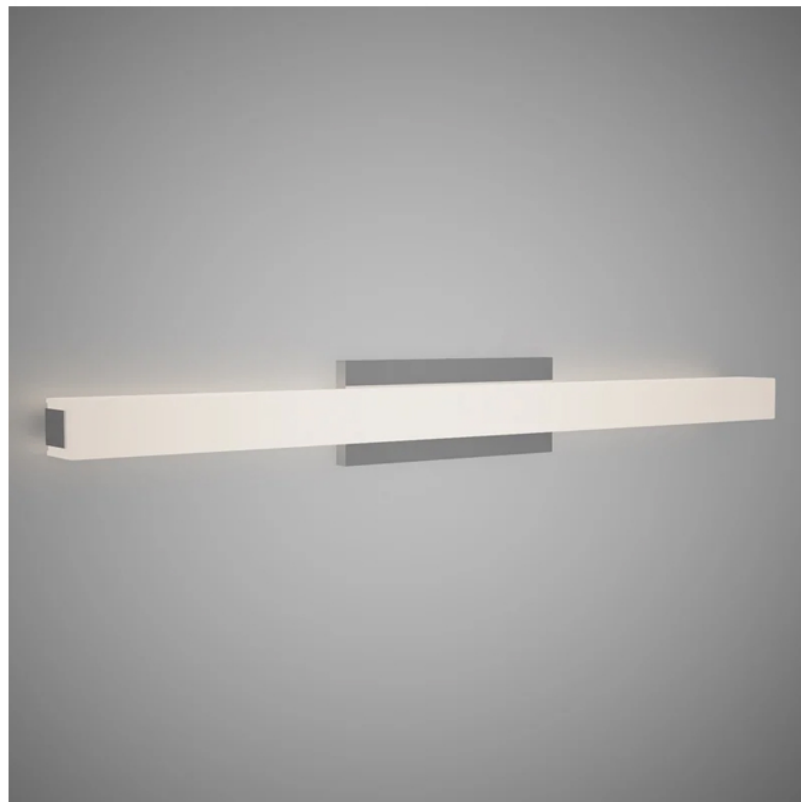

LOCATION		DATE
PREPARED BY		QUANTITY
COMMENTS		FIXTURE TYPE
CATALOG NUMBER		

PROD No. VL1636-3CT-CH

FEATURES & DIMENSIONS

Mounting: All orientation- Horizontal or Vertical

CONSTRUCTION

Die Form Steel.

STRUCTURE FINISH

Polished Chrome

DIFFUSER FINISH

White Acrylic

ELECTRICAL

Input 120VAC / 60HZ

LIGHT SOURCE

Integrated LED

3CCT:3000K,4000K,5000K

30W= 2400 Delivered Lumens

CRI 90

Dimmable TRIAC/ELV

CERTIFICATION

cETLus Approved - Damp / Dry Location

Warranty

5 Year Warranty From Date of Purchase.

Specifications and dimensions subject to change without notice.