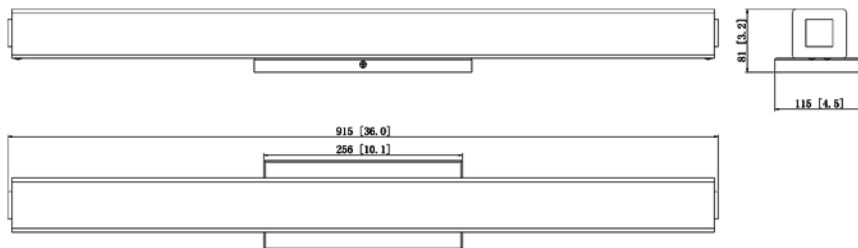

LOCATION		DATE
PREPARED BY		QUANTITY
COMMENTS		FIXTURE TYPE
CATALOG NUMBER		

PROD No. VL1636-3CT-CH

FEATURES & DIMENSIONS

Mounting: All orientation- Horizontal or Vertical

CONSTRUCTION

Die Form Steel.

STRUCTURE FINISH

Polished Chrome

DIFFUSER FINISH

White Acrylic

ELECTRICAL

Input 120VAC / 60HZ

LIGHT SOURCE

Integrated LED

3CCT:3000K,4000K,5000K

30W= 2400 Delivered Lumens

CRI 90

Dimmable TRIAC/ELV

CERTIFICATION

cETLus Approved - Damp / Dry Location

Warranty

5 Year Warranty From Date of Purchase.

Specifications and dimensions subject to change without notice.