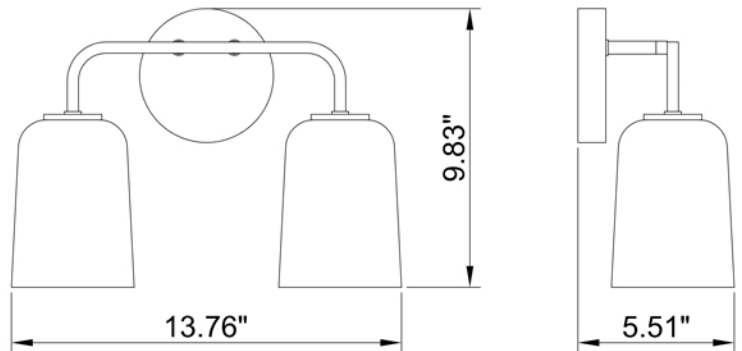

LOCATION		DATE
PREPARED BY		QUANTITY
COMMENTS		FIXTURE TYPE
CATALOG NUMBER		

PROD No. VLC3613-AB-WH

FEATURES & DIMENSIONS

Up or Down Orientation

CONSTRUCTION

Die Form Steel.

STRUCTURE FINISH

Aged Brass

DIFFUSER FINISH

White Opal Glass

ELECTRICAL

Input 120VAC / 60HZ

LIGHT SOURCE

2 x E26 Medium Base

60W

CERTIFICATION

cETLus Approved - Damp And Dry

Warranty

5 Year Warranty From Date of Purchase.

Specifications and dimensions subject to change without notice.